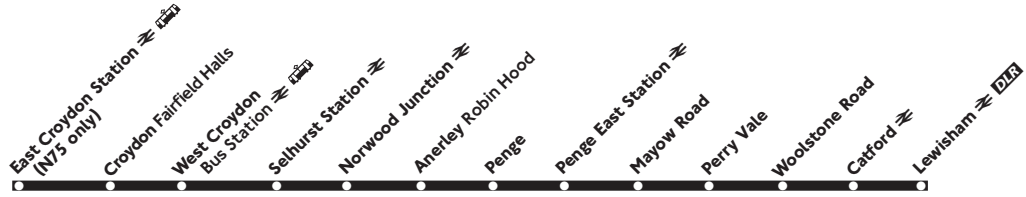

75

Croydon - Penge - Lewisham

Daily

N75

Every night

Monday - Friday

				N75	N75		N75 N75		N75	N75						
East Croydon Station	---	---	---	0116	0146		16 46		0416	0446	---	---	---	---	---	---
Croydon Fairfield Halls	2400	0020	0040	0100	0118	0148	<i>Then every</i>	18 48	0418	0448	0510	0530	0545	0600	0612	0622
West Croydon Bus Station	0004	0024	0044	0104	0120	0150	<i>30 minutes,</i>	20 50	0420	0450	0514	0534	0549	0604	0616	0627
Norwood Junction Clock Tower	0012	0032	0052	0112	0126	0156	<i>at these</i>	26 56	0426	0456	0521	0541	0556	0611	0623	0635
Anerley Robin Hood	0017	0037	0057	0117	0131	0201	<i>minutes</i>	31 01	0431	0501	0526	0546	0601	0616	0628	0640
Penge Pawleyne Arms	0019	0039	0059	0119	0133	0203	<i>past the</i>	33 03	0433	0503	0528	0548	0603	0618	0630	0642
Perry Vale Woolstone Road	0027	0047	0107	0127	0140	0210	<i>hour</i>	40 10	0440	0510	0536	0556	0611	0626	0639	0651
Catford Lewisham Town Hall	0033	0053	0113	0133	0145	0215		45 15	0445	0515	0542	0602	0617	0632	0645	0657
Lewisham Station Station Road	0041	0101	0121	0141	0152	0222		52 22	0452	0522	0552	0612	0627	0642	0656	0709

Saturday (also Good Friday)

				N75	N75		N75 N75		N75	N75							
East Croydon Station	---	---	---	0116	0146	<i>Then</i>	16 46		0416	0446	---	---	---	---	---	---	
Croydon Fairfield Halls	2400	0020	0040	0100	0118	0148	<i>every</i>	18 48	0418	0448	0510	0530	0550	0610	0630	0650	0710
West Croydon Bus Station	0004	0024	0044	0104	0120	0150	<i>30 mins,</i>	20 50	0420	0450	0514	0534	0554	0614	0634	0654	0714
Norwood Junction Clock Tower	0012	0032	0052	0112	0126	0156	<i>at these</i>	26 56	0426	0456	0521	0541	0601	0621	0641	0701	0721
Anerley Robin Hood	0017	0037	0057	0117	0131	0201	<i>mins</i>	31 01	0431	0501	0526	0546	0606	0626	0646	0706	0726
Penge Pawleyne Arms	0019	0039	0059	0119	0133	0203	<i>past</i>	33 03	0433	0503	0528	0548	0608	0628	0648	0708	0728
Perry Vale Woolstone Road	0027	0047	0107	0127	0140	0210	<i>the</i>	40 10	0440	0510	0536	0556	0616	0636	0656	0716	0736
Catford Lewisham Town Hall	0033	0053	0113	0133	0145	0215	<i>hour</i>	45 15	0445	0515	0542	0602	0622	0642	0702	0722	0742
Lewisham Station Station Road	0041	0101	0121	0141	0152	0222		52 22	0452	0522	0552	0612	0632	0652	0712	0732	0752

Sunday and other Public Holidays

				N75		N75 N75		N75									
East Croydon Station	---	---	---	0116	<i>Then</i>	46 16		0446	---	---	---	---	---	---	---	---	
Croydon Fairfield Halls	2400	0020	0040	0100	0118	<i>every</i>	48 18	0448	0510	0530	0550	<i>Then</i>	10 30	50	---	0910	0928
West Croydon Bus Station	0004	0024	0044	0104	0120	<i>30 mins,</i>	50 20	0450	0514	0534	0554	<i>every</i>	14 34	54	u	0914	0932
Norwood Junction Clock Tower	0012	0032	0052	0112	0126	<i>at these</i>	56 26	0456	0521	0541	0601	<i>20 mins,</i>	21 41	01	n	0921	0940
Anerley Robin Hood	0017	0037	0057	0117	0131	<i>mins</i>	01 31	0501	0526	0546	0606	<i>at these</i>	26 46	06	t	0926	0945
Penge Pawleyne Arms	0019	0039	0059	0119	0133	<i>past</i>	03 33	0503	0528	0548	0608	<i>mins</i>	28 48	08	i	0928	0947
Perry Vale Woolstone Road	0027	0047	0107	0127	0140	<i>the</i>	10 40	0510	0536	0556	0616	<i>past</i>	36 56	16	l	0936	0956
Catford Lewisham Town Hall	0033	0053	0113	0133	0145	<i>hour</i>	15 45	0515	0542	0602	0622	<i>the</i>	42 02	22		0942	1002
Lewisham Station Station Road	0041	0101	0121	0141	0152		22 52	0522	0552	0612	0632	<i>hour</i>	52 12	32		0952	1012